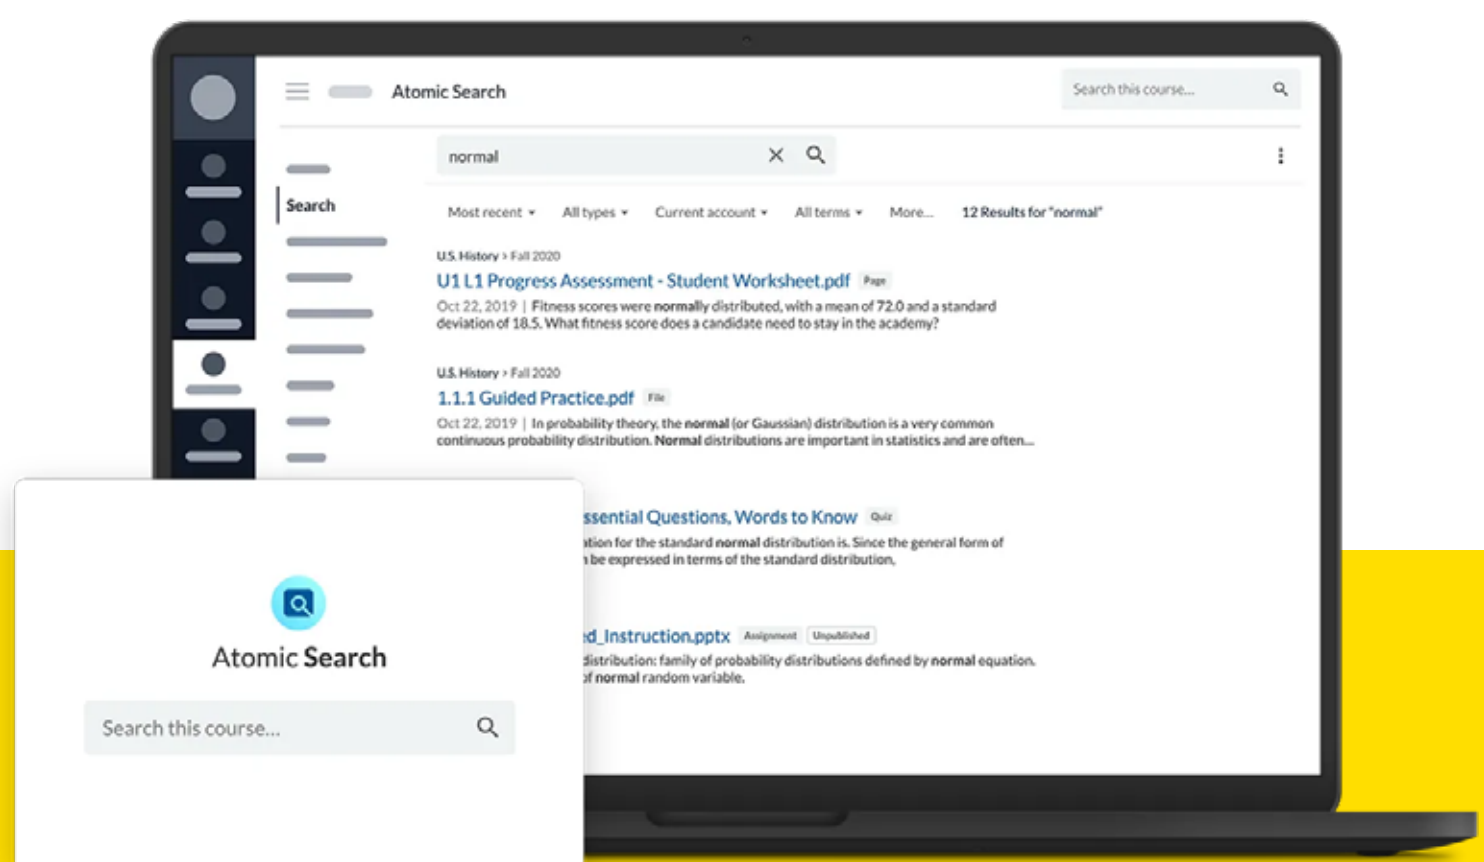

Stop walking in circles!

Simplify the search experience for your LMS users. Save your students time by letting them quickly and easily search their course content in your **Canvas, Blackboard, or Brightspace.**

A search box on every screen:

Discover the convenience of full organic integration with **Canvas, Blackboard, and Brightspace.** Easily find your search box no matter what LMS you have.

Smooth learning for students:

Help your students find answers effortlessly, making their learning journey smoother than ever.

Hassle-free search for teachers:

Atomic Search indexes your materials, which helps you locate past assignments in a snap, without the hassle of navigating through old files.

Full power for administrators:

Effortlessly search the entire instance, not just one course. Managing your LMS has never been easier.

Supported Content Types:

- Pages
- Files
- Assignments
- Syllabi
- Discussions
- Modules
- External URLs

Don't miss this opportunity to simplify the search experience for your LMS users.

Share this flyer with your colleagues and get started with Atomic Search today!

For inquiries and demos,

visit www.AtomicSearch.com or contact send an email to info@atomicjolt.com