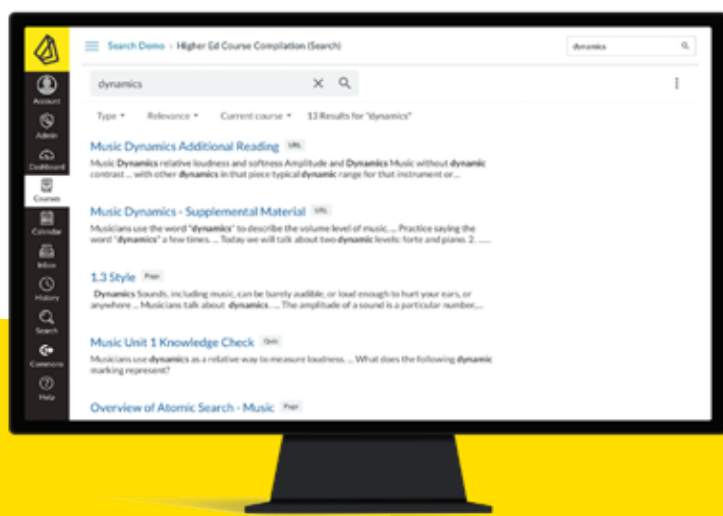

Atomic Search

Your Shortcut to Hassle-free Content Retrieval

Are your students, teachers, and staff struggling to find their content? Get on top of it with Atomic Search! Simplify the search experience for your **Canvas™**, **Blackboard™** or **Brightspace™** users and boost teaching and learning at your institution.

Effortless Content Retrieval

Atomic Search is an LTI 1.3 (Advantage) tool that helps you find pages, files, assignments, discussions, modules, or any content within your files quickly and easily.

Clear and Secure User Roles

The best part? Atomic Search respects user roles in each course, delivering relevant results and helping you find exactly what you're looking for.

Usage Analytics

Teachers and administrators can view usage analytics, while users can search only the content they have access to.

Organic Integration

No more searching just by title and description. Find the search box at the top of every screen with the convenience of organic and native integration.

Stop walking in circles!

Simplify the search experience for your LMS users. Save your students time by letting them quickly and easily search their course content in your **Canvas, Blackboard, or Brightspace.**