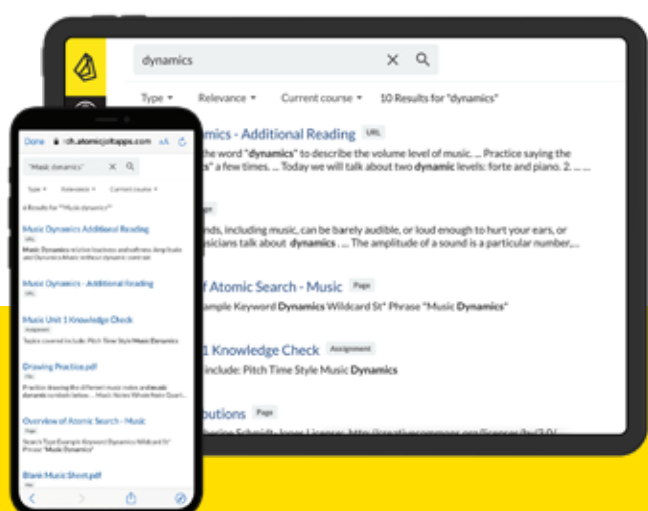

Atomic Search

Your Shortcut to Hassle-free Content Retrieval

Are your students, teachers, and staff struggling to find their content? Get on top of it with Atomic Search! Simplify the search experience for your **Canvas™**, **Blackboard™** or **Brightspace™** users and boost teaching and learning at your institution.

Effortless Content Retrieval

Atomic Search is an LTI 1.3 (Advantage) tool that helps you find pages, files, assignments, discussions, modules, or any content within your files quickly and easily.

Clear and Secure User Roles

The best part? Atomic Search respects user roles in each course, delivering relevant results and helping you find exactly what you're looking for.

Usage Analytics

Teachers and administrators can view usage analytics, while users can search only the content they have access to.

Organic Integration

No more searching just by title and description. Find the search box at the top of every screen with the convenience of organic and native integration.

Stop walking in circles!

Simplify the search experience for your LMS users. Save your students time by letting them quickly and easily search their course content in your **Canvas, Blackboard, or Brightspace.**