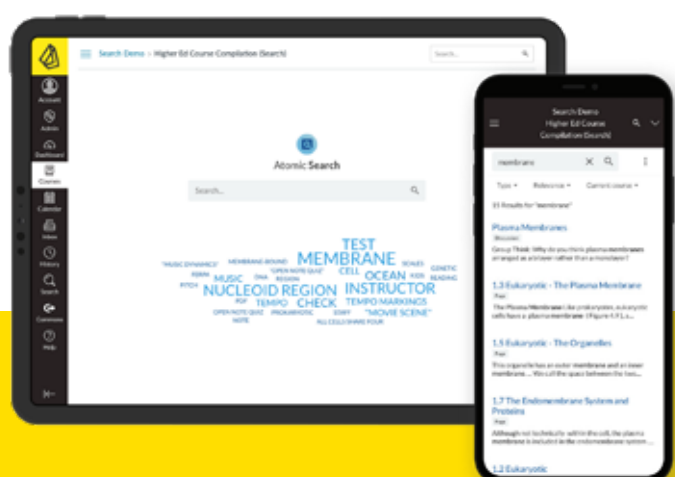

Atomic Search

Your Shortcut to Hassle-free Content Retrieval

Are your students, teachers, and staff struggling to find their content? Get on top of it with Atomic Search! Simplify the search experience for your **Canvas™**, **Blackboard™** or **Brightspace™** users and boost teaching and learning at your institution.

Effortless Content Retrieval

Atomic Search is an LTI 1.3 (Advantage) tool that helps you find pages, files, assignments, discussions, modules, or any content within your files quickly and easily.

Clear and Secure User Roles

The best part? Atomic Search respects user roles in each course, delivering relevant results and helping you find exactly what you're looking for.

Usage Analytics

Teachers and administrators can view usage analytics, while users can search only the content they have access to.

Organic Integration

No more searching just by title and description. Find the search box at the top of every screen with the convenience of organic and native integration.

Stop walking in circles!

Simplify the search experience for your LMS users. Save your students time by letting them quickly and easily search their course content in your **Canvas, Blackboard, or Brightspace.**