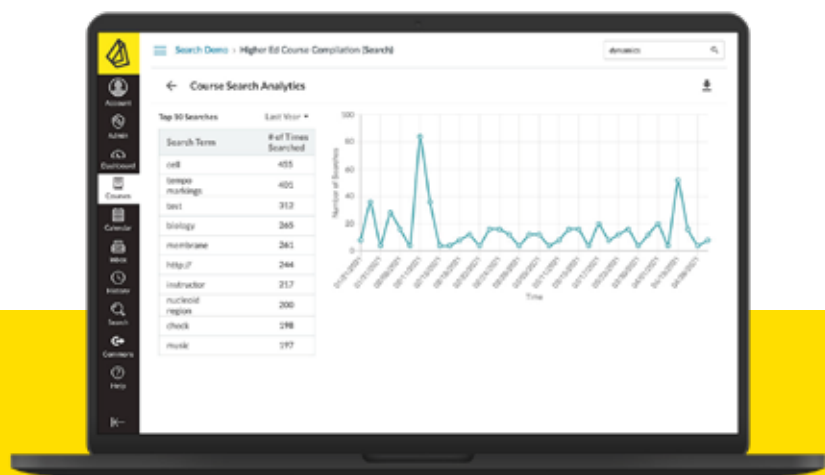

Atomic Search

Your Shortcut to Hassle-free Content Retrieval

Are your students, teachers, and staff struggling to find their content? Get on top of it with Atomic Search! Simplify the search experience for your **Canvas™**, **Blackboard™** or **Brightspace™** users and boost teaching and learning at your institution.

Effortless Content Retrieval

Atomic Search is an LTI 1.3 (Advantage) tool that helps you find pages, files, assignments, discussions, modules, or any content within your files quickly and easily.

Clear and Secure User Roles

The best part? Atomic Search respects user roles in each course, delivering relevant results and helping you find exactly what you're looking for.

Usage Analytics

Teachers and administrators can view usage analytics, while users can search only the content they have access to.

Organic Integration

No more searching just by title and description. Find the search box at the top of every screen with the convenience of organic and native integration.

Stop walking in circles!

Simplify the search experience for your LMS users. Save your students time by letting them quickly and easily search their course content in your **Canvas, Blackboard, or Brightspace.**